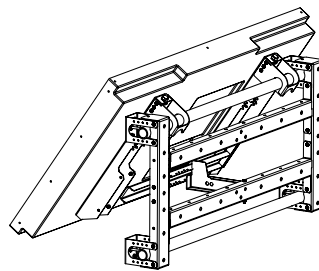

Wall Mount Option

Vestel presents the Wall Mount option for landscape usage. Vestel Wall mounts are able to move in all possible directions making it easy to place and align the bezels perfectly.

Eco Design

Vestel VWs are made to operate at lower energy usage while performing at high levels. Also, Vestel follows the worldwide standards for limiting harmful substances and eliminating waste products.