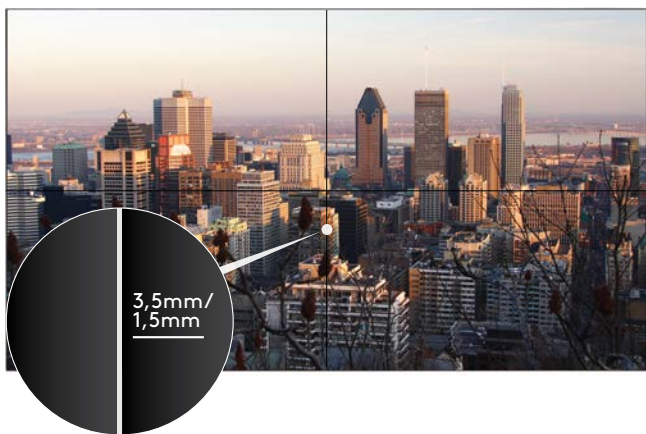

Video Wall
2018

VESTEL

Signal input

HDMI

DP

Easy Installation

Vestel VWs are equipped with DisplayPort (DP1.2a) and HDMI2.0 ports. By using daisy-chaining via connecting multiple devices to each other through DP or HDMI loop-out, you can accommodate up to 10-by-10 VW installation without using external splitting devices.

Vestel IPS displays present the most clear image in both landscape and portrait orientation without any image distortion. IPS also provides 178° ultra-wide viewing angle, displaying the most accurate image quality.