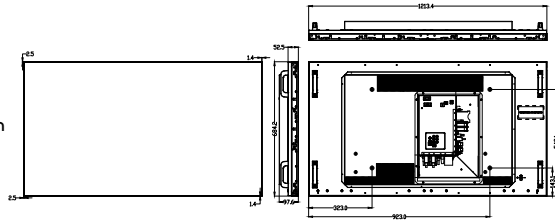

Slim Bezel

Vestel Video Wall

49"
3.8mm

55"
3.8mm

Model Name	VW49U453/5	VW55U503/5	VW55U703/5
Panel			
Mainboard Model	MB120DS	MB120DS	MB120DS
H-Freq	67,5 KHz	67,5 KHz	67,5 KHz
Max. Pixel Freq.	74.25 MHz	74.25 MHz	74.25 MHz
V-Freq	60 Hz	60 Hz	60 Hz
Size	49"	55"	55"
Backlight Type	DLED	DLED	DLED
Panel Technology	IPS	IPS	IPS
Panel Type	24/7 TV Panel	24/7 TV Panel	24/7 TV Panel
Front Type	Ultra narrow bezel	Ultra narrow bezel	Ultra narrow bezel
Orientation	Horizontal/Vertical	Horizontal/Vertical	Horizontal/Vertical
Resolution	1920x1080	1920x1080	1920x1080
Active Area	1073.8 (H) x 604 (V)	1209.6(H) x 680.4(V)	1209.6(H) x 680.4(V)
Brightness	450 cd/m2	500 cd/m2	700 cd/m2
Contrast Ratio	1300 : 1	1400 : 1	1400 : 1
Panel life time (Typ.)	50000hrs	60000hrs	60000hrs
Panel life time (Average)	30000hrs	50000hrs	50000hrs
Viewing Angle	178°	178°	178°
Response Time	8 ms	12 ms	12 ms
Color Value	10 bit(D), 1.07 Billion colors	10Bit (D), 1.06 Billion colors	10Bit (D), 1.06 Billion colors
Areas of Usage	Indoor	Indoor	Indoor
Monitor Connectivity			
RGB Input	Dsub 15 PIN VGA CON., YPbPr	Dsub 15 PIN VGA CON., YPbPr	Dsub 15 PIN VGA CON., YPbPr
RGB Output	N/A	N/A	N/A
VIDEO Input	2xHDMI2.0, DP1.2a, DVI, 1xUSB3.0, 1xUSB2.0	2xHDMI2.0, DP1.2a, DVI, 1xUSB3.0, 1xUSB2.0	2xHDMI2.0, DP1.2a, DVI, 1xUSB3.0, 1xUSB2.0
VIDEO Output	DP1.2a, HDMI Out	DP1.2a, HDMI Out	DP1.2a, HDMI Out
AUDIO Input	LINE IN JACK	LINE IN JACK	LINE IN JACK
AUDIO Output	LINE OUT JACK	LINE OUT JACK	LINE OUT JACK
External Control	RS232(DSUB 9P), RJ12, Ethernet	RS232(DSUB 9P), RJ12, Ethernet	RS232(DSUB 9P), RJ12, Ethernet
External Sensor	N/A	N/A	N/A

VW49U453/5

VW55U503/5

VW55U703/5