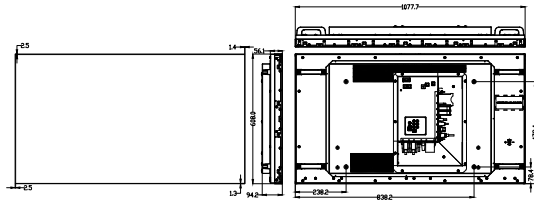

Slim Bezel

Vestel Video Wall

49"
3.8mm