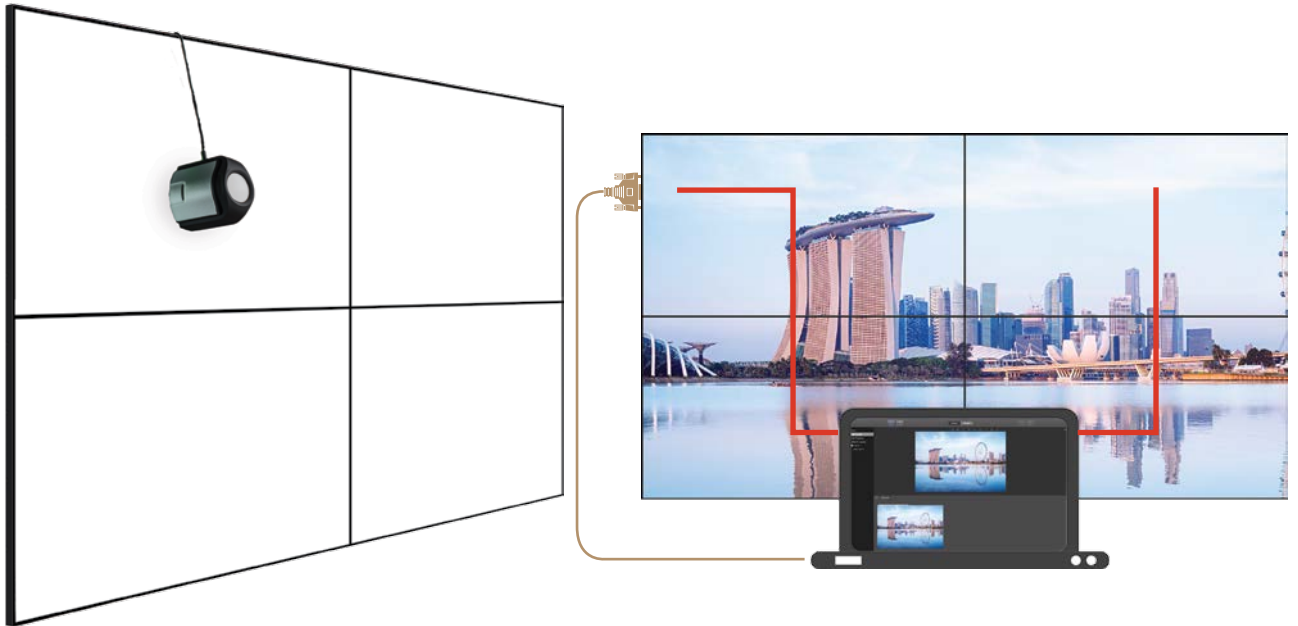

Video Wall
2018

VESTEL

Signal input

HDMI

DP

Easy Installation

Vestel VWs are equipped with DisplayPort (DP1.2a) and HDMI2.0 ports. By using daisy-chaining via connecting multiple devices to each other through DP or HDMI loop-out, you can accommodate up to 10-by-10 VW installation without using external splitting devices.

Vestel IPS displays present the most clear image in both landscape and portrait orientation without any image distortion. IPS also provides 178° ultra-wide viewing angle, displaying the most accurate image quality.

Longer Stability

Vestel VWs are able to tolerate longer hours of operation, equipped with pixel-shifting feature to prevent a fixed image from sticking on the screen.

Wall Mount Option

Vestel presents the Wall Mount option for landscape usage. Vestel Wall mounts are able to move in all possible directions making it easy to place and align the bezels perfectly.