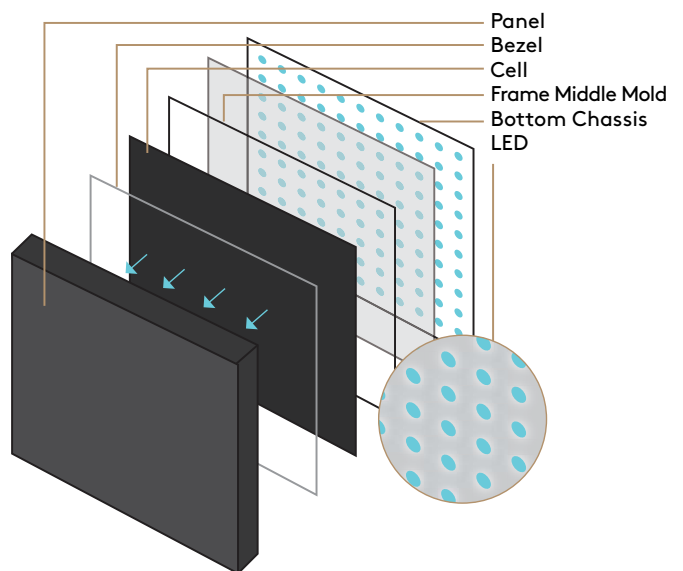

Video Wall
2018

VESTEL

Signal input

HDMI

DP

Easy Installation

Vestel VWs are equipped with DisplayPort (DP1.2a) and HDMI2.0 ports. By using daisy-chaining via connecting multiple devices to each other through DP or HDMI loop-out, you can accommodate up to 10-by-10 VW installation without using external splitting devices.

Excellent Design

3.5mm slim and 1.5mm extra slim bezel types enable elegant and seamless display with minimal content discontinuation. Vestel VWs cultivates a chic environment for your business.

IPS Reliability

Vestel IPS displays present the most clear image in both landscape and portrait orientation without any image distortion. IPS also provides 178° ultra-wide viewing angle, displaying the most accurate image quality.

Longer Stability

Vestel VWs are able to tolerate longer hours of operation, equipped with pixel-shifting feature to prevent a fixed image from sticking on the screen.

Wall Mount Option

Vestel presents the Wall Mount option for landscape usage. Vestel Wall mounts are able to move in all possible directions making it easy to place and align the bezels perfectly.