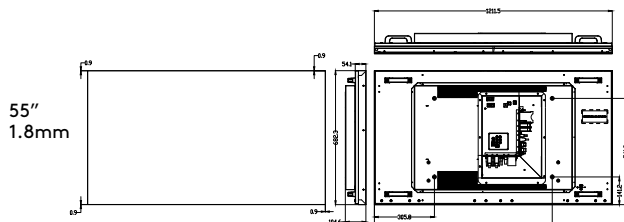

Extra Slim Bezel

Vestel Video Wall

Model Name	VW55X503/5	VW55X703/5
Panel		
Mainboard Model	MB120DS	MB120DS
H-Freq	67,5 KHz	67,5 KHz
Max. Pixel Freq.	74.25 MHz	74.25 MHz
V-Freq	60 Hz	60 Hz
Size	55"	55"
Backlight Type	DLED	DLED
Panel Technology	IPS	IPS
Panel Type	24/7 TV Panel	24/7 TV Panel
Front Type	Extra narrow bezel	Extra narrow bezel
Orientation	Horizontal /Vertical	Horizontal /Vertical
Resolution	1920x1080	1920x1080
Active Area	1209.6(H) x 680.4(V)	1209.6(H) x 680.4(V)
Brightness	500 cd/m2	700 cd/m2
Contrast Ratio	1400 : 1	1400 : 1
Panel life time (Typ.)	60000hrs	60000hrs
Panel life time (Average)	50000hrs	50000hrs
Viewing Angle	178°	178°
Response Time	8 ms	8 ms
Color Value	10 bit(D), 1.06 Billion colors	10Bit (D), 1.06 Billion colors
Areas of Usage	Indoor	Indoor
Monitor Connectivity		
RGB Input	Dsub 15 PIN VGA CON., YPbPr	Dsub 15 PIN VGA CON., YPbPr
RGB Output	N/A	N/A
VIDEO Input	2xHDMI2.0, DP1.2a, DVI, 1xUSB3.0, 1xUSB2.0	2xHDMI2.0, DP1.2a, DVI, 1xUSB3.0, 1xUSB2.0
VIDEO Output	DP1.2a, HDMI Out	DP1.2a, HDMI Out
AUDIO Input	LINE IN JACK	LINE IN JACK
AUDIO Output	LINE OUT JACK	LINE OUT JACK
External Control	RS232(DSUB 9P), RJ12, Ethernet	RS232(DSUB 9P), RJ12, Ethernet
External Sensor	N/A	N/A
Mechanical Features		
Size(mm)	1211.4 (L) x 682.3 (H) x 54.1 /104.6(D)	1211.4 (L) x 682.3 (H) x 54.1 /104.6(D)
Shipping Size(mm)	1359(H) x 804(V) x 209(D)	1359(H) x 804(V) x 209(D)
Panel Weight	30.50 kg	30.50 kg
Shipping Weight	36 Kg	36 Kg
Vesa Mounting Size(mm)	400x600	400x600
Bezel Width	1.8 mm	1.8 mm

VW55X503/5

VW55X703/5

Model Name	VW55X503/5	VW55X703/5
Working Conditions		
Temperature Conditions	+50°C / 0°C	+50°C / 0°C
Humidity	%90	%90
General Features		
Main Features	Videowall setup with Daisy-Chain, Open Content Management Support, Vsign Software, Manual Fine Color Calibration, Videowall Scheduler, Auto-Launch, Auto-switch on Failover, Panel Lock	Videowall setup with Daisy-Chain, Open Content Management Support, Vsign Software, Manual Fine Color Calibration, Videowall Scheduler, Auto-Launch, Auto-switch on Failover, Panel Lock
Mechanical Features	ON/OFF Button, IR Extender, Carrying Handles	ON/OFF Button, IR Extender, Carrying Handles
Speaker	N/A	N/A
Power		
Power Supply	110 VAC - 240 VAC	110 VAC - 240 VAC
Power Consumption(Deep StandBy)	0.5W<	0.5W<
Power Consumption(On Full Load)	140W	195W
Accessory		
Standard	QSG, Warranty Card, IB, Power Cord, Remote Control, RC Battery, Display Port Cable, USB to Rs232 Converter	QSG, Warranty Card, IB, Power Cord, Remote Control, RC Battery, Display Port Cable, USB to Rs232 Converter
OPS	N/A	N/A
Touch Overlay	N/A	N/A
Mounting Kit	Standard	Standard
Certification		
Safety Approval	√	√
CB	√	√
S-MARK	√	√
EMC Approval	√	√
CE	√	√