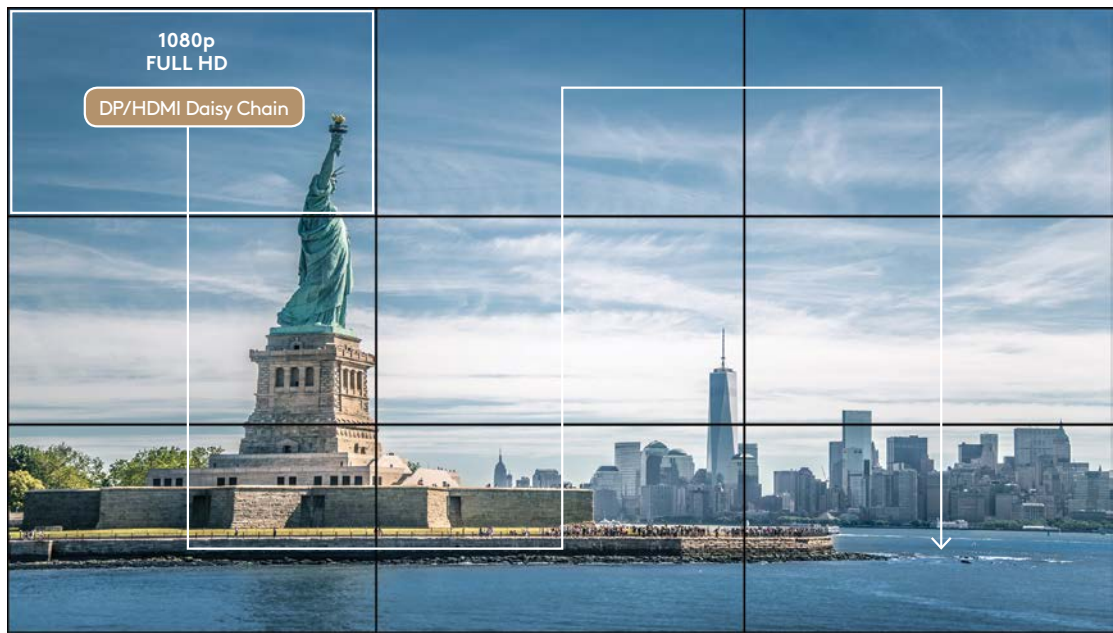

Video Wall
2018

VESTEL

Signal input

HDMI

DP

Easy Installation

Vestel VWs are equipped with DisplayPort (DP1.2a) and HDMI2.0 ports. By using daisy-chaining via connecting multiple devices to each other through DP or HDMI loop-out, you can accommodate up to 10-by-10 VW installation without using external splitting devices.

Vestel IPS displays present the most clear image in both landscape and portrait orientation without any image distortion. IPS also provides 178° ultra-wide viewing angle, displaying the most accurate image quality.

Longer Stability

Vestel VWs are able to tolerate longer hours of operation, equipped with pixel-shifting feature to prevent a fixed image from sticking on the screen.

Wall Mount Option

Vestel presents the Wall Mount option for landscape usage. Vestel Wall mounts are able to move in all possible directions making it easy to place and align the bezels perfectly.