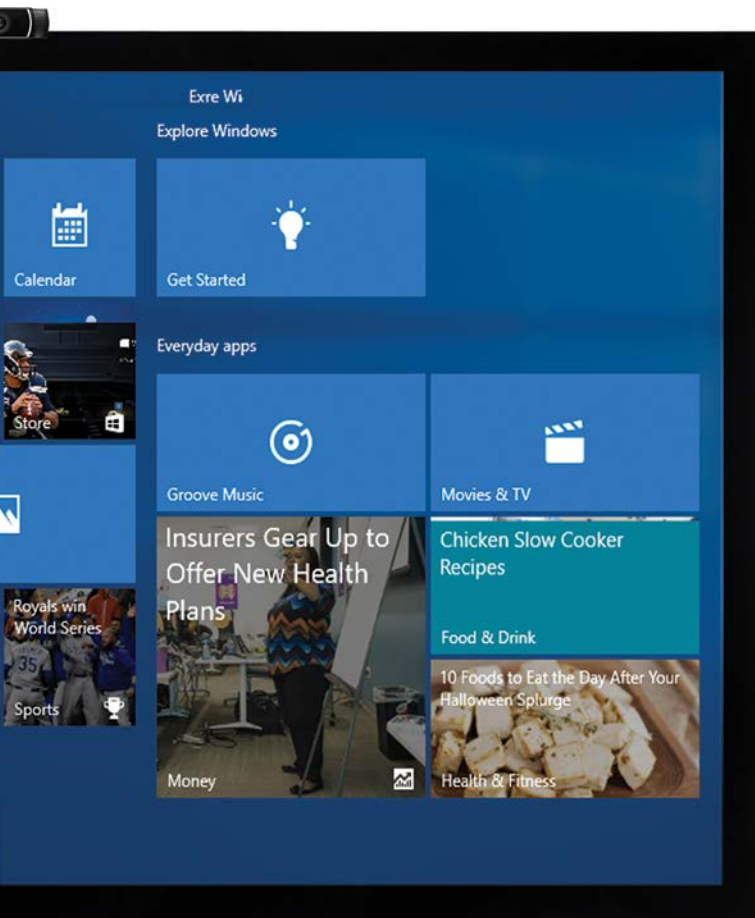

Stand / Accessories

Optional movable stands are available.

** Optional

Microsoft Translator – Cloud based machine translation service

Cost-effectively scale the reach and impact of your organization through enhanced communication and collaboration

Cloud based Microsoft Office 365 Business Services Touch Gestures

Zoom, rotate and flick objects easily. Windows 10 OS touch support.

Windows OS

Equipped with Windows 10 OS and Office Cloud 365 for business. It has the support of Windows Hello, Touch and Ink.