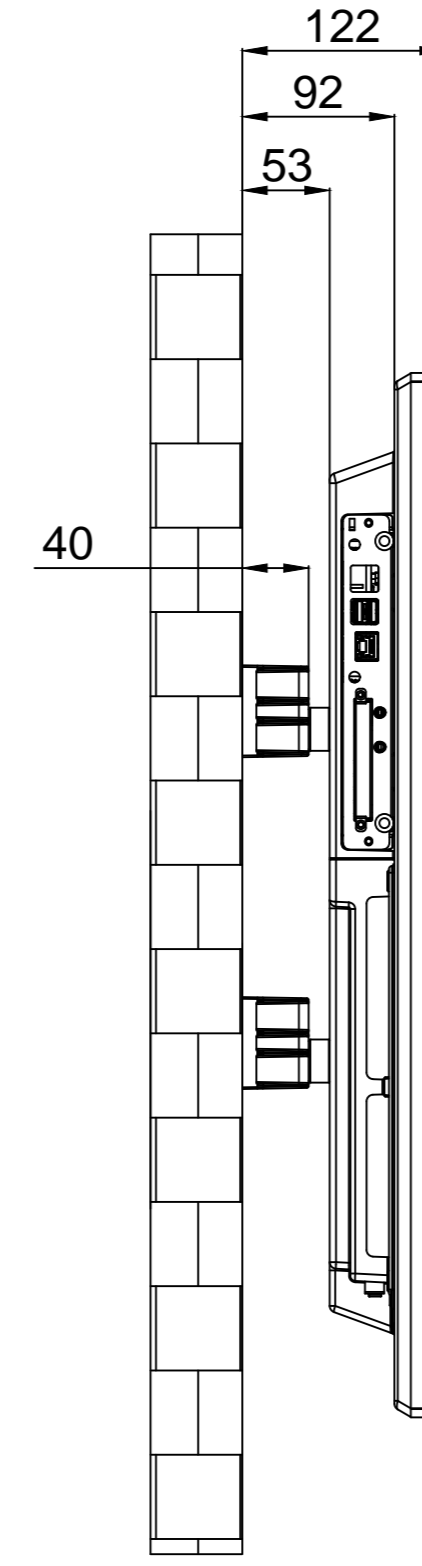

REV.NO	DATE/TARİH	NOTES/AÇIKLAMALAR
1	04.10.2018	FORMAT DÜZENLENDİ
2		
3		

MODEL	DIMENSIONS (mm)		
	WIDTH mm	DEPTH mm	HEIGHT mm
49395 DS			
PRODUCT	1097	69	630
PACKAGING	1215	165	775

TOLERANCES	K	NAME:	REV:
0.00/50.00	±0.10	49395 DS HANGER WALL	R01
50.01/100.00	±0.30	CREATED : CAN ULKER	DATE: 04.10.2018
100.01/250.00	±0.50	LAST REV. : NİHAT ÖZTEN	SHEET: 1 / 1
250.01/500.00	±0.75	CHECK : Hakan KÖYUNCUOĞLU	SCALE : 1
500.01/1000.00	±1.00	APPRV. : Deniz ÇETİNYÜREK	 UNIT mm
1000.01/2500.00	±1.50		
ANGLES	±0.5°	<b>VESTEL</b> VESTEL ELECTRONICS / DIJİTAL PRODUCTS OPERATIONS MANİSA/TURKIYE TEL:+90.236.2130660 FAX:+90.236.2130512	