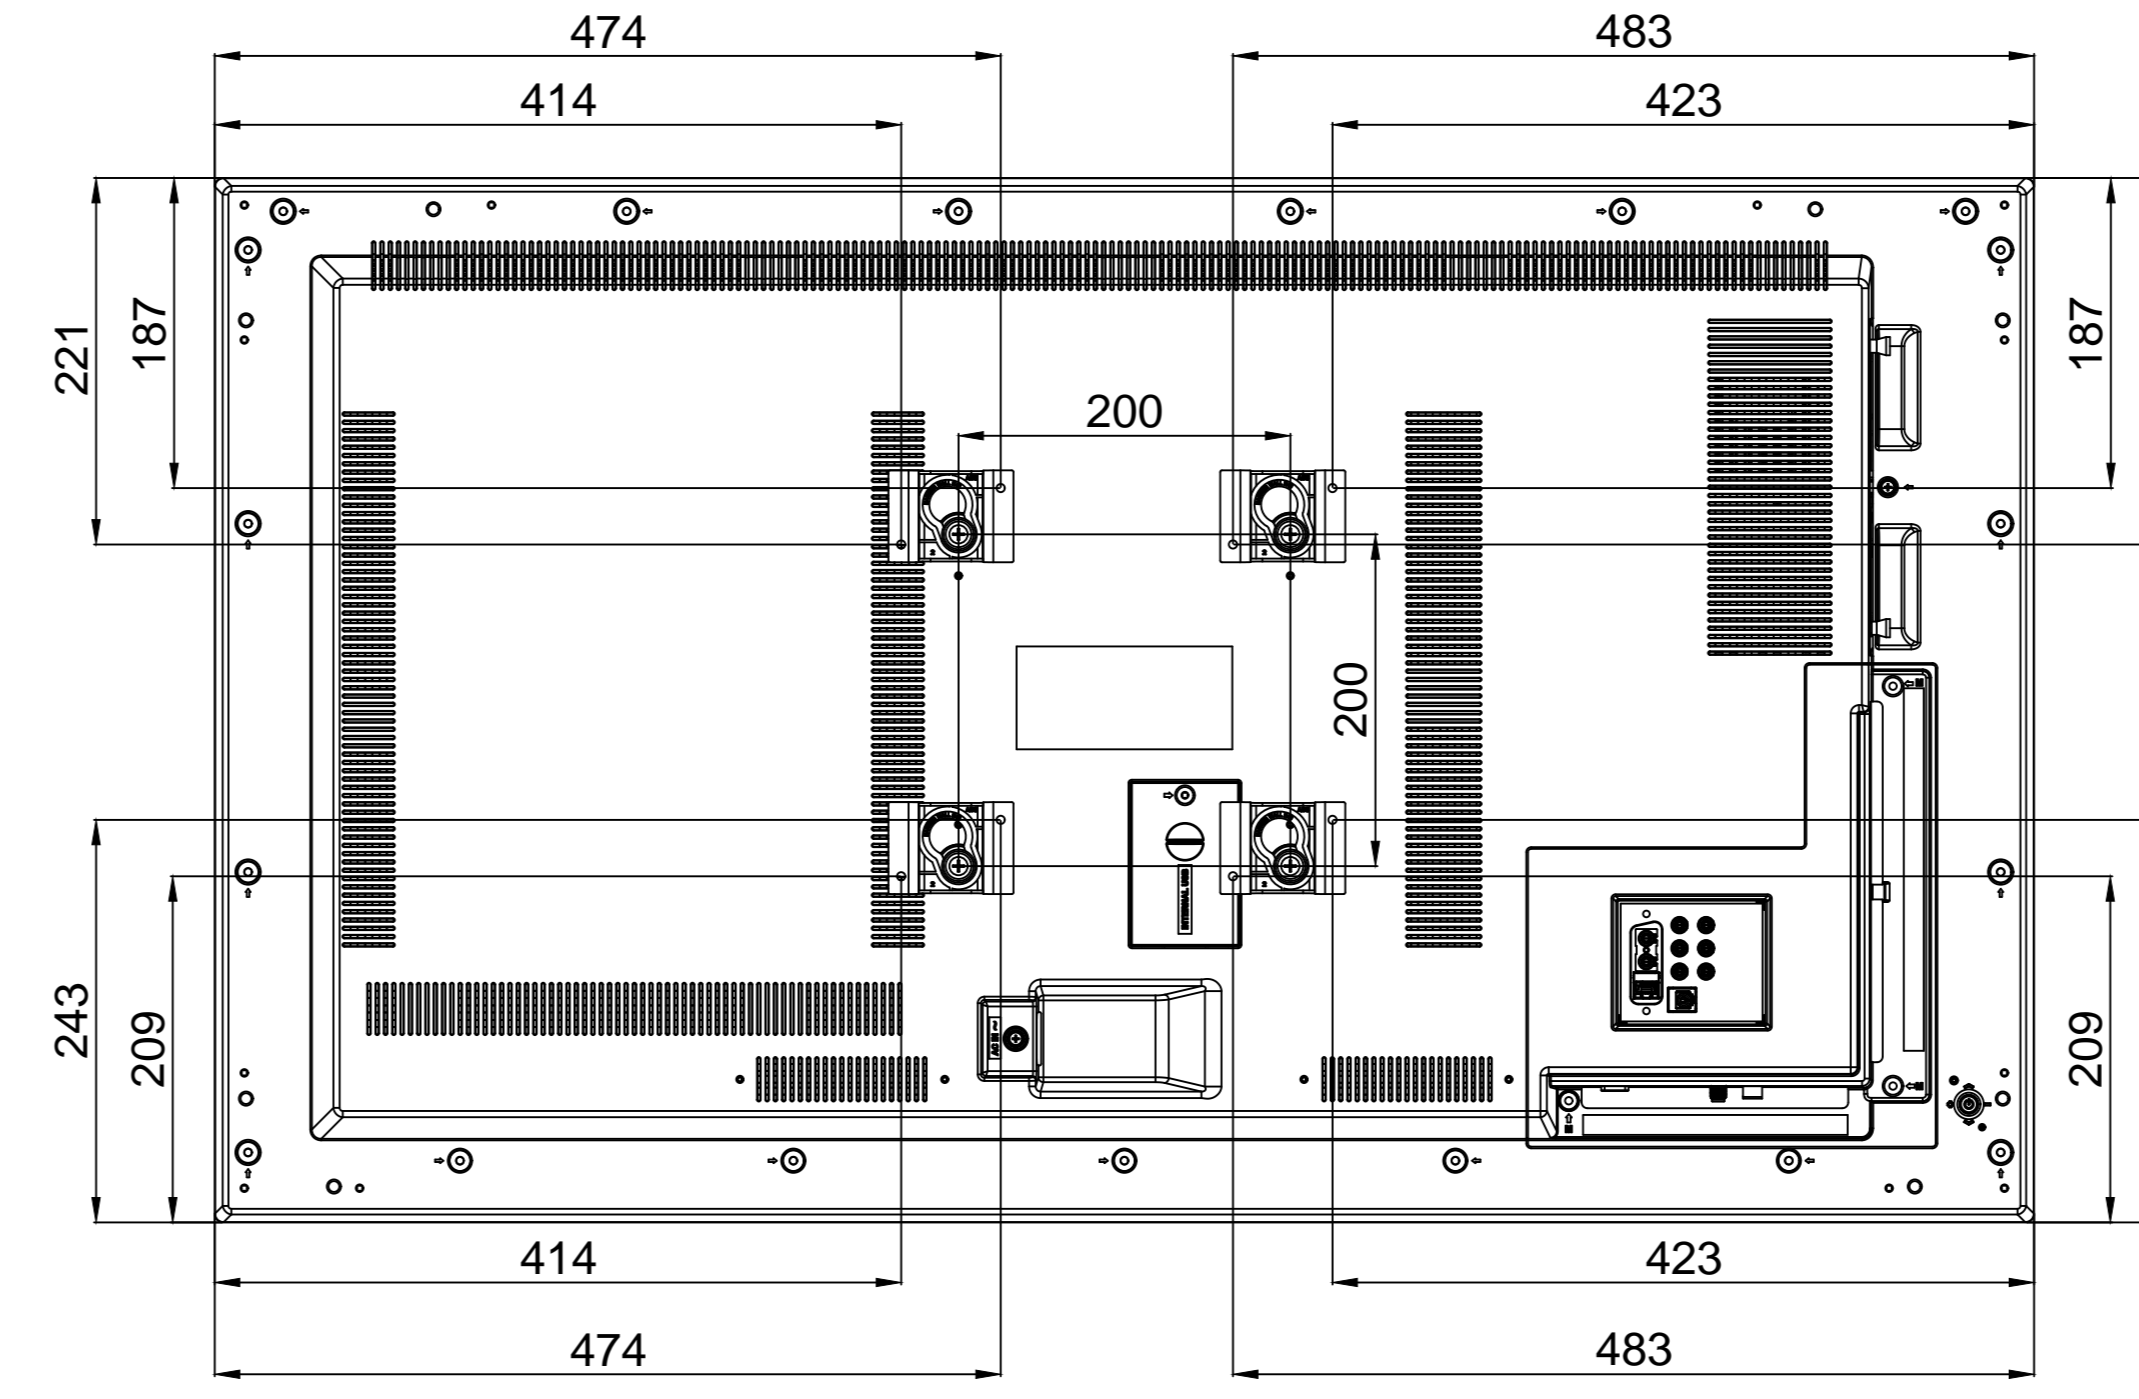

REV.NO	DATE/TARİH	NOTES/AÇIKLAMALAR
1	04.10.2018	FORMAT DÜZENLENDİ
2		
3		

MODEL	DIMENSIONS (mm)		
	WIDTH mm	DEPTH mm	HEIGHT mm
49395 DS			
PRODUCT	1097	69	630
PACKAGING	1215	165	775

TOLERANCES	K	NAME:	REV:
0.00/50.00	±0.10	49395 DS HANGER WALL	R01
50.01/100.00	±0.30	CREATED : CAN ULKER	DATE: 04.10.2018
100.01/250.00	±0.50	LAST REV. : NİHAT ÖZTEN	SHEET: 1 / 1
250.01/500.00	±0.75	CHECK : Hakan KÖYUNCUOĞLU	SCALE : 1
500.01/1000.00	±1.00	APPRV. : Deniz ÇETİNYÜREK	 UNIT mm
1000.01/2500.00	±1.50		
ANGLES	±0.5°	<b>VESTEL</b> VESTEL ELECTRONICS / DIJİTAL PRODUCTS OPERATIONS MANİSA/TURKIYE TEL:+90.236.2130660 FAX:+90.236.2130512	