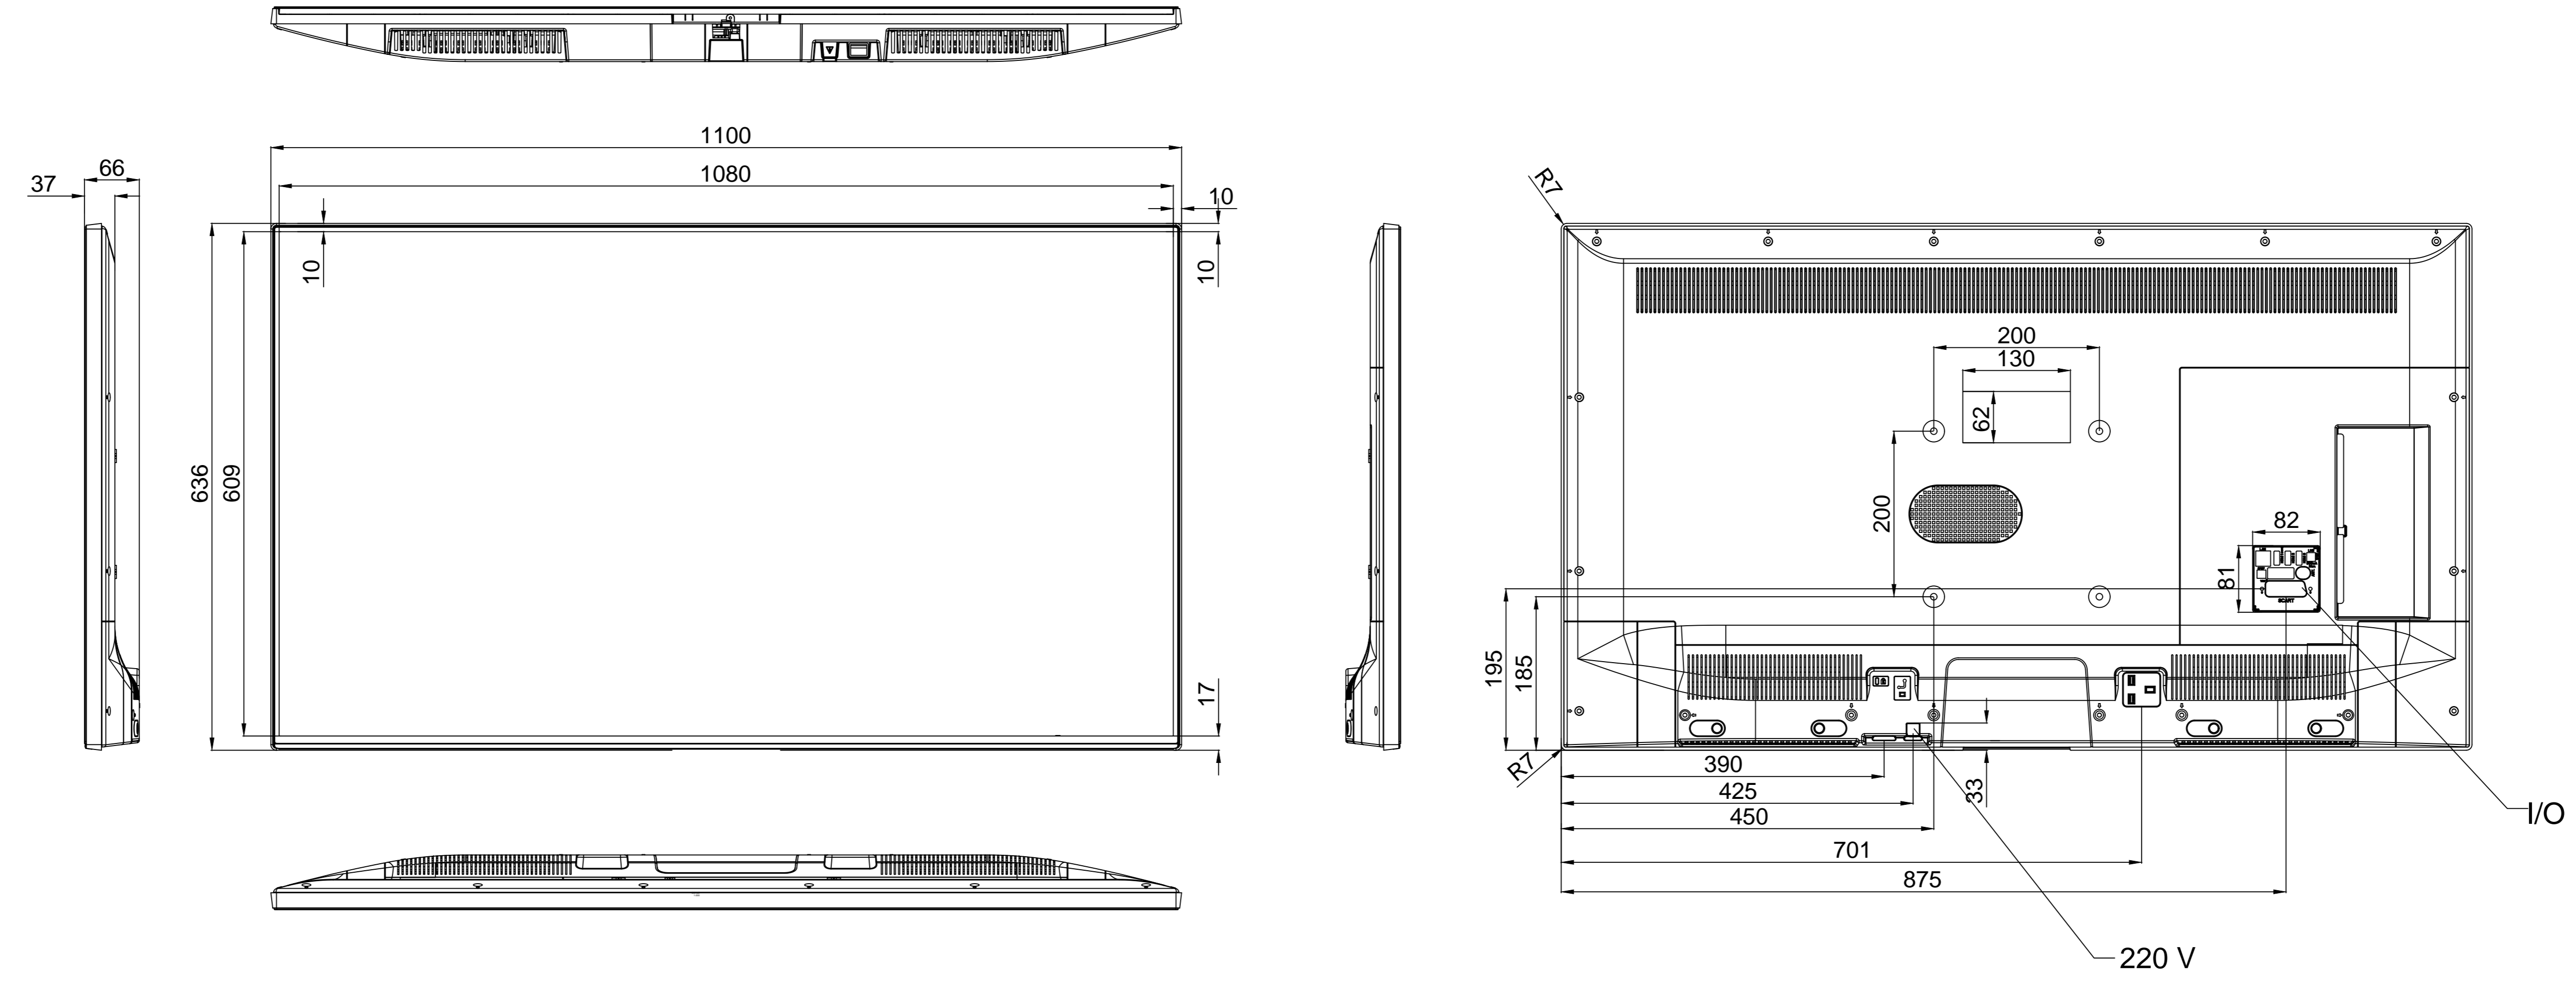

REV.NO	DATE/TARİH	NOTES/AÇIKLAMALAR
1	04.10.2018	FORMAT DÜZENLENDİ
2		
3		

MODEL	DIMENSIONS (mm)		
	WIDTH mm	DEPTH mm	HEIGHT mm
49305 DS	1100	66	636
PRODUCT	1195	145	775
PACKAGING			

ACTIVE CELL DIMENSIONS

TOLERANCES	K	NAME:	REV:
0.00/50.00	±0.10	49305 DS	R01
50.01/100.00	±0.30	CREATED : HÜSEYİN ÇİFTÇİ	DATE: 04.10.2018
100.01/250.00	±0.50	LAST REV. : NİHAH ÖZTEN	SHEET: 1 / 1
250.01/500.00	±0.75	CHECK : Hakan KÖYÜNCÜOĞLU	SCALE : 1
500.01/1000.00	±1.00	APPRV. : Deniz ÇETİNYÜREK	UNIT mm
1000.01/2500.00	±1.50		
ANGLES	±0.5°	VESTEL VESTEL ELECTRONICS / DIJİTAL PRODUCTS OPERATIONS MANİSA/TURKIYE TEL:+90.236.2130660 FAX:+90.236.2130512	