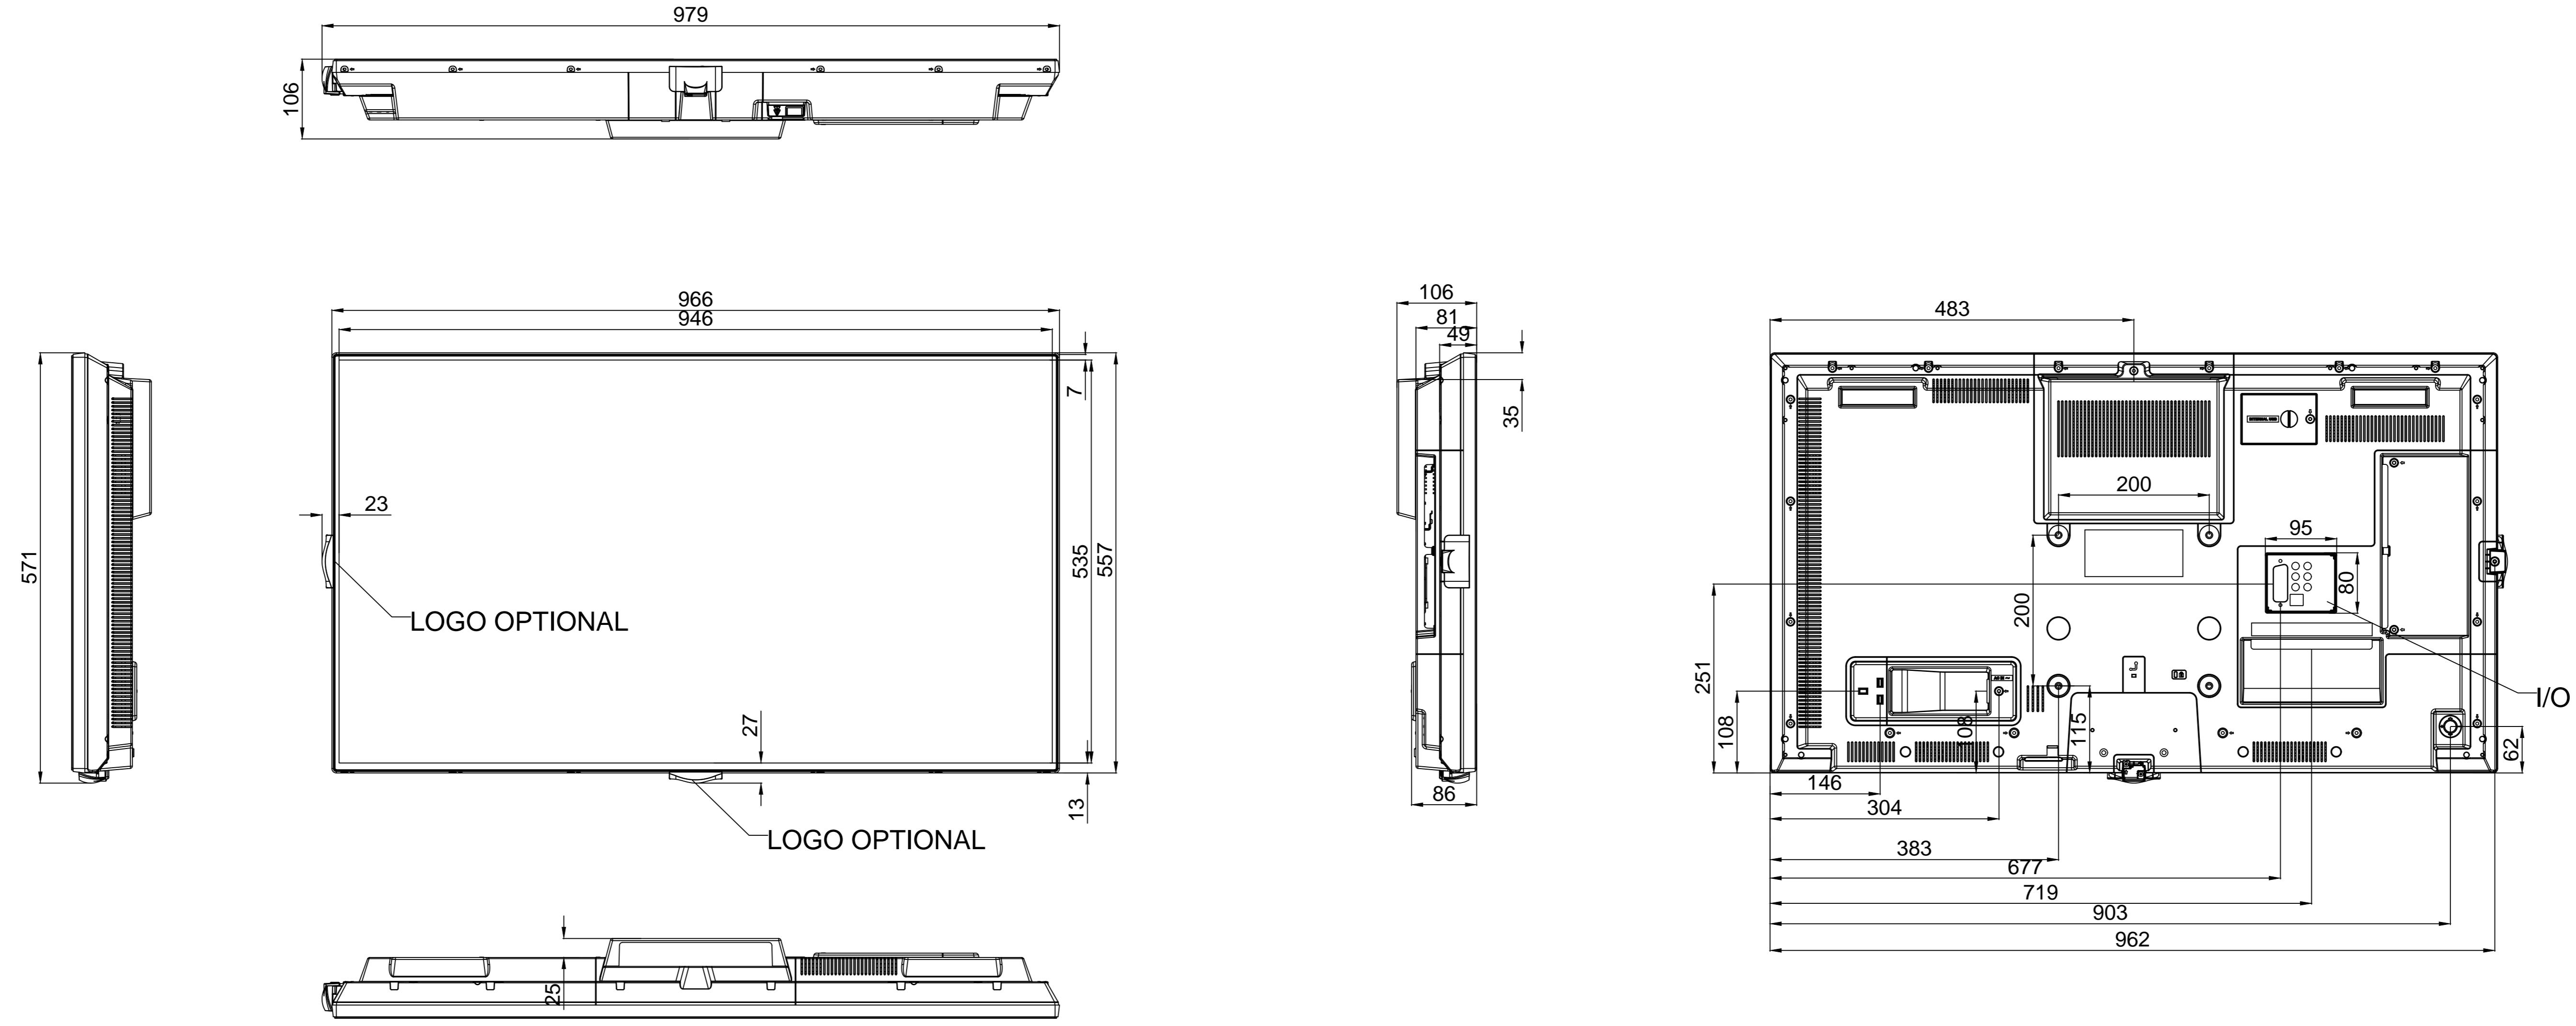

REV.NO	DATE/TARİH	NOTES/AÇIKLAMALAR
1	04.10.2018	FORMAT DÜZENLENDİ
2		
3		

MODEL	DIMENSIONS (mm)		
	WIDTH mm	DEPTH mm	HEIGHT mm
43495 DS	966	106	557
PRODUCT	966	106	557
PACKAGING	1050	178	718

TOLERANCES	K	NAME:	REV:
0.00/50.00	±0.10	43495 DS	R01
50.01/100.00	±0.30	CREATED : HÜSEYİN ÇİFTÇİ	DATE: 04.10.2018
100.01/250.00	±0.50	LAST REV. : NİHAT ÖZTEN	SHEET: 1 / 1
250.01/500.00	±0.75	CHECK : HAKAN KÖYUNCUOĞLU	SCALE : 1
500.01/1000.00	±1.00	APPRV. : DENİZ ÇETİNYÜREK	 UNIT mm
1000.01/2500.00	±1.50		
ANGLES	±0.5°	VESTEL VESTEL ELECTRONICS / DIJİTAL PRODUCTS OPERATIONS MANİSA/TURKİYE TEL:+90.236.2130660 FAX:+90.236.2130512	