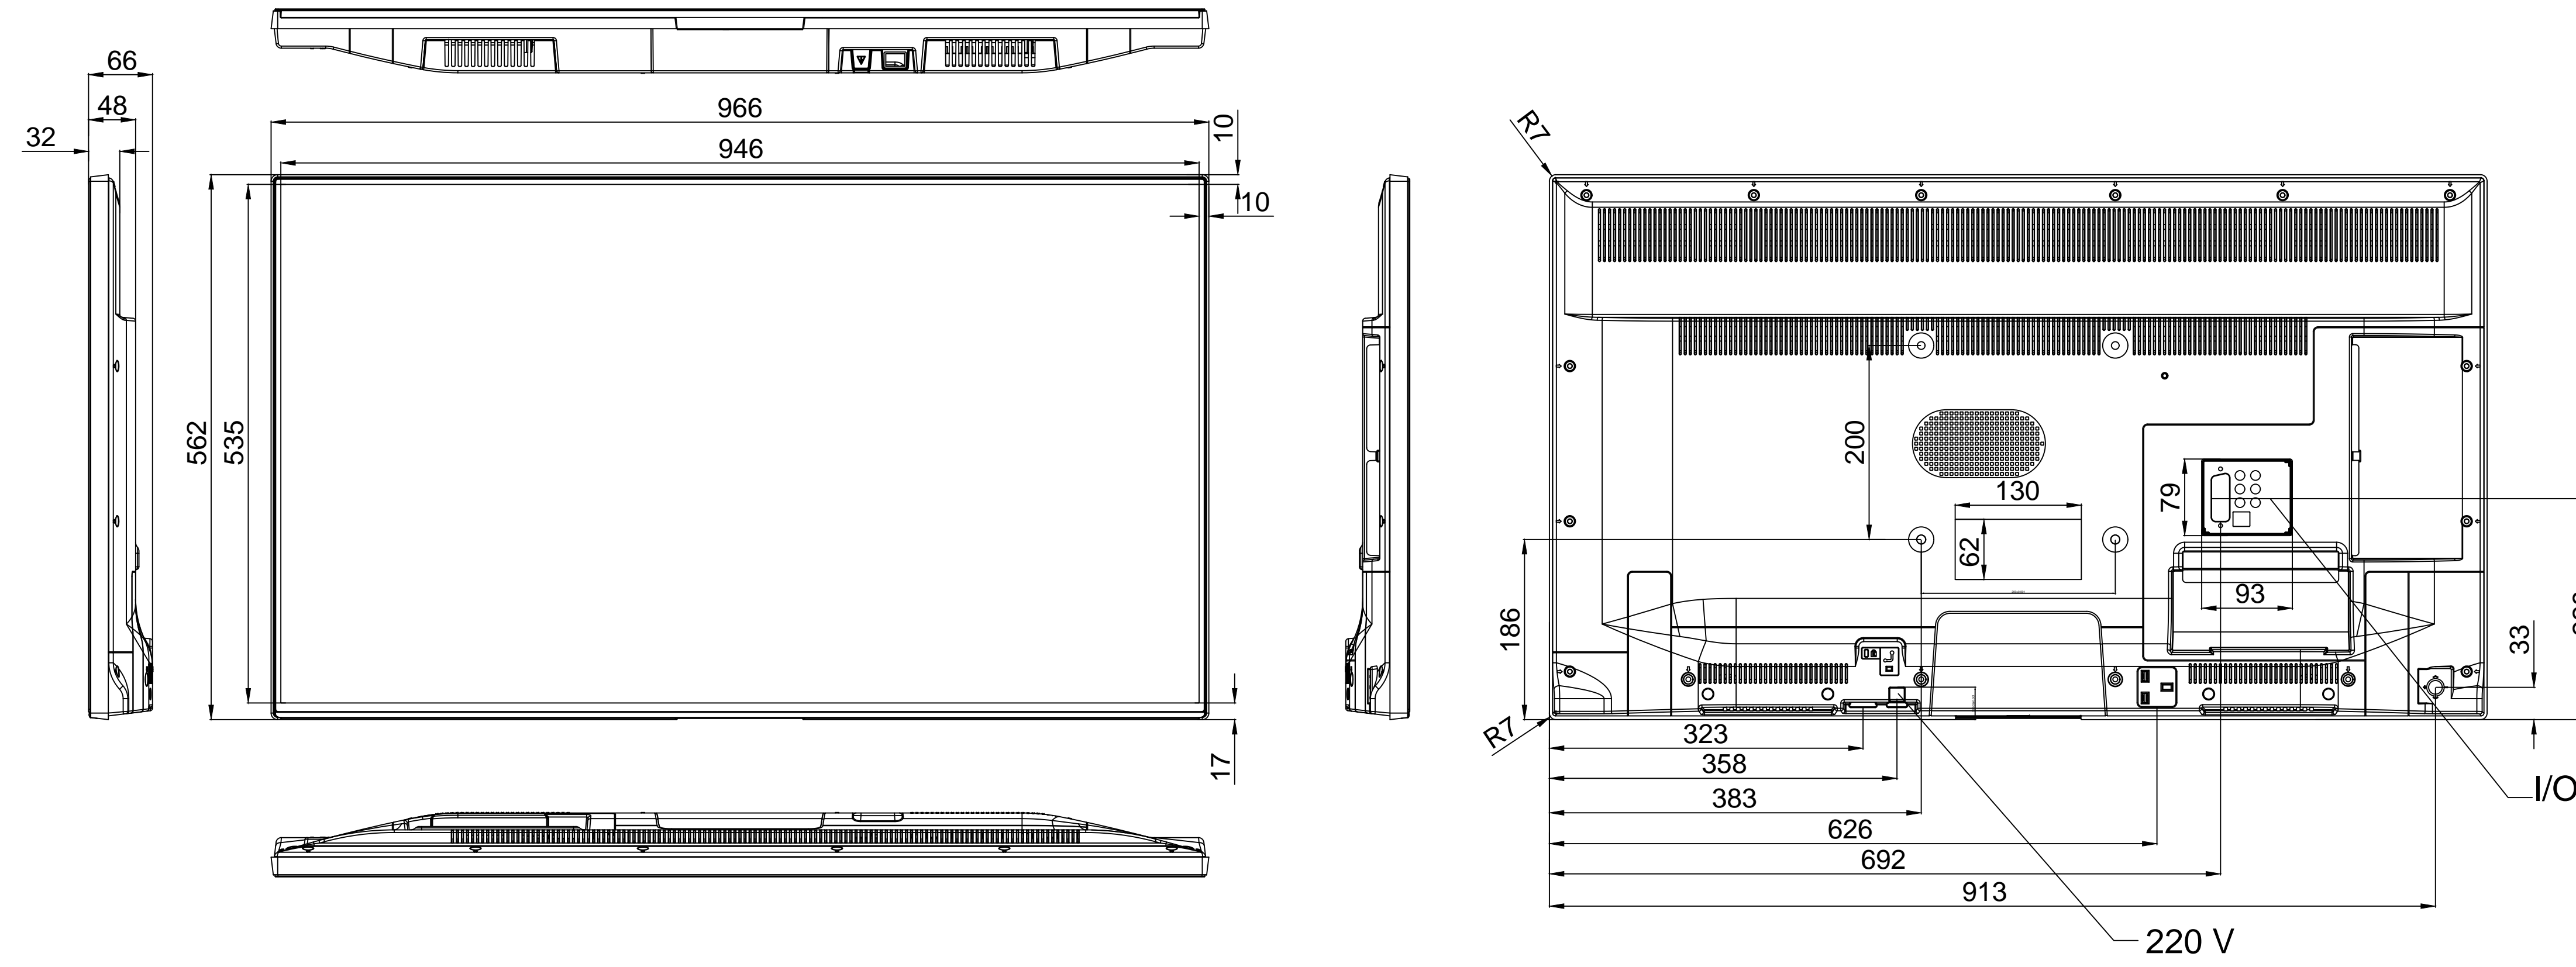

REV.NO	DATE/TARİH	NOTES/AÇIKLAMALAR
1	04.10.2018	FORMAT DÜZENLENDİ
2		
3		

MODEL	DIMENSIONS (mm)		
	WIDTH mm	DEPTH mm	HEIGHT mm
43305 DS	966	66	562
PRODUCT	966	66	562
PACKAGING	1085	135	775

TOLERANCES	K	NAME:	REV:
0.00/50.00	±0.10	43305 DS	R01
50.01/100.00	±0.30	CREATED : HÜSEYİN ÇİFTÇİ	DATE: 04.10.2018
100.01/250.00	±0.50	LAST REV. : NİHAT ÖZTEN	SHEET: 1 / 1
250.01/500.00	±0.75	CHECK : HAKAN KÖYÜNCÜOĞLU	SCALE : 1
500.01/1000.00	±1.00	APPRV. : DENİZ ÇETİNYÜREK	 UNIT mm
1000.01/2500.00	±1.50		
ANGLES	±0.5°	VESTEL VESTEL ELECTRONICS / DIGITAL PRODUCTS OPERATIONS MANİSA/TURKIYE TEL:+90.236.2130660 FAX:+90.236.2130512	